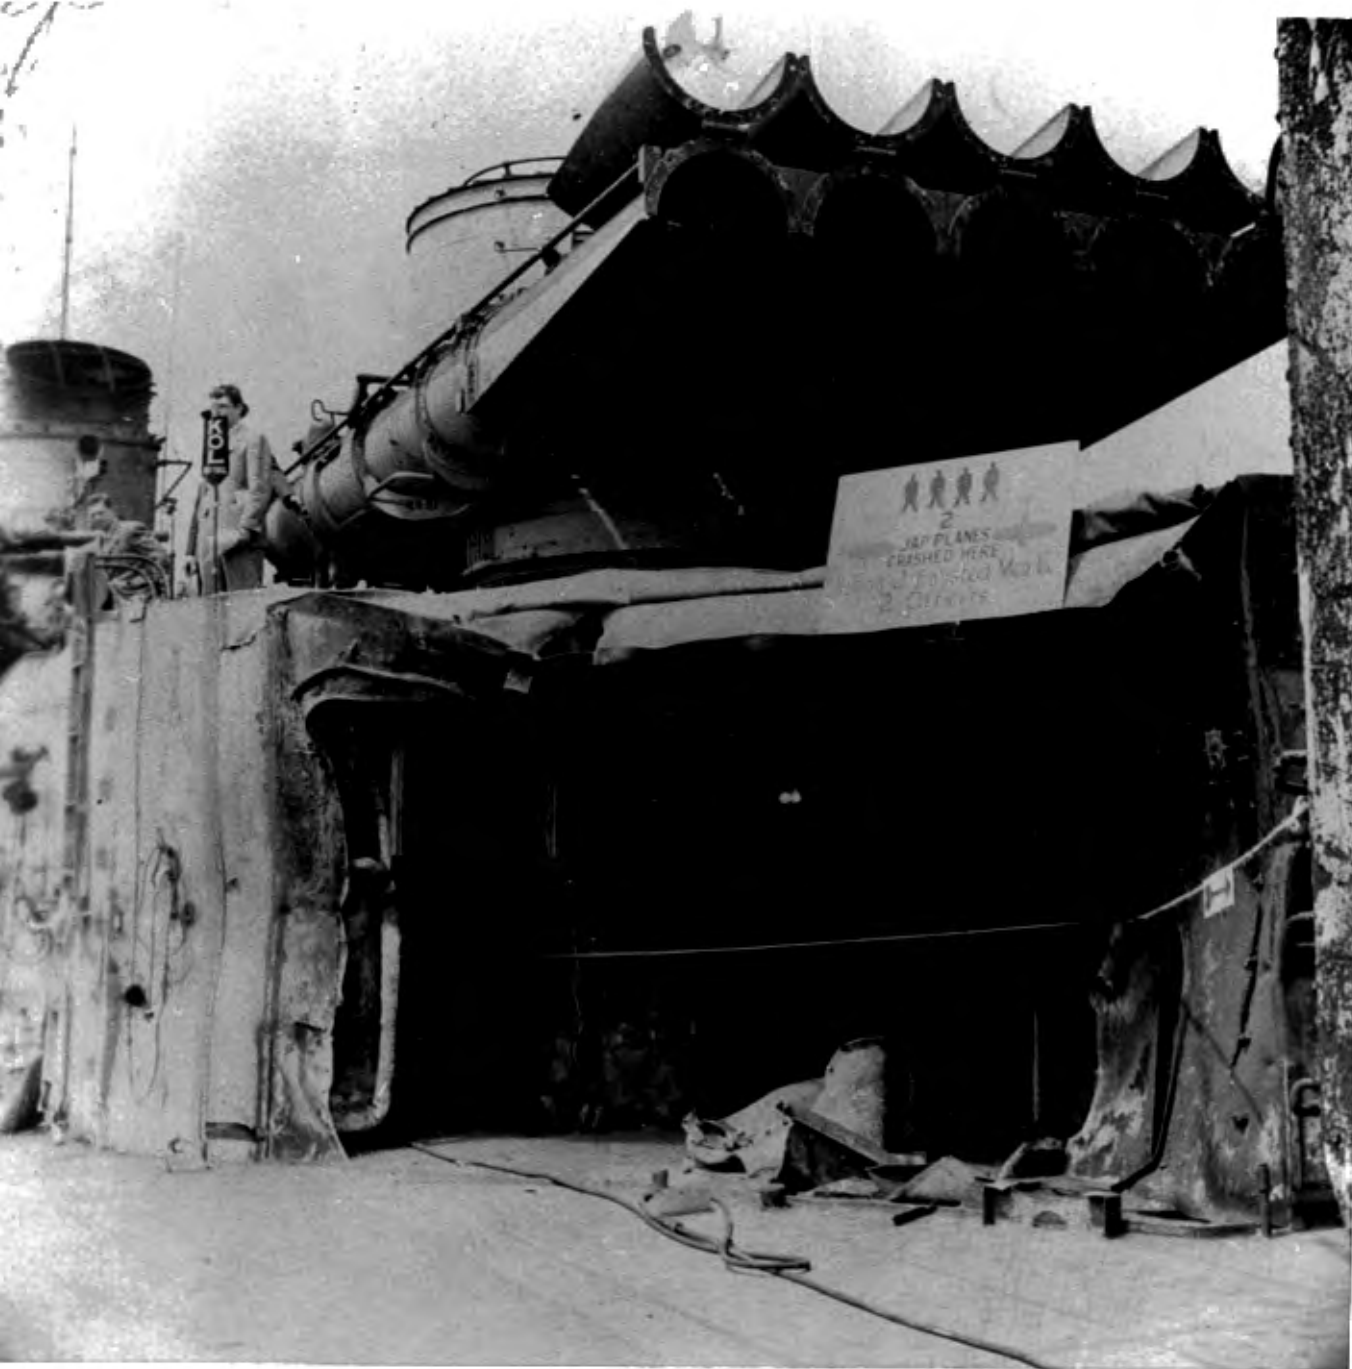

2
JAP PLANES
CRASHED HERE
To Isled Mark
2 Offsets