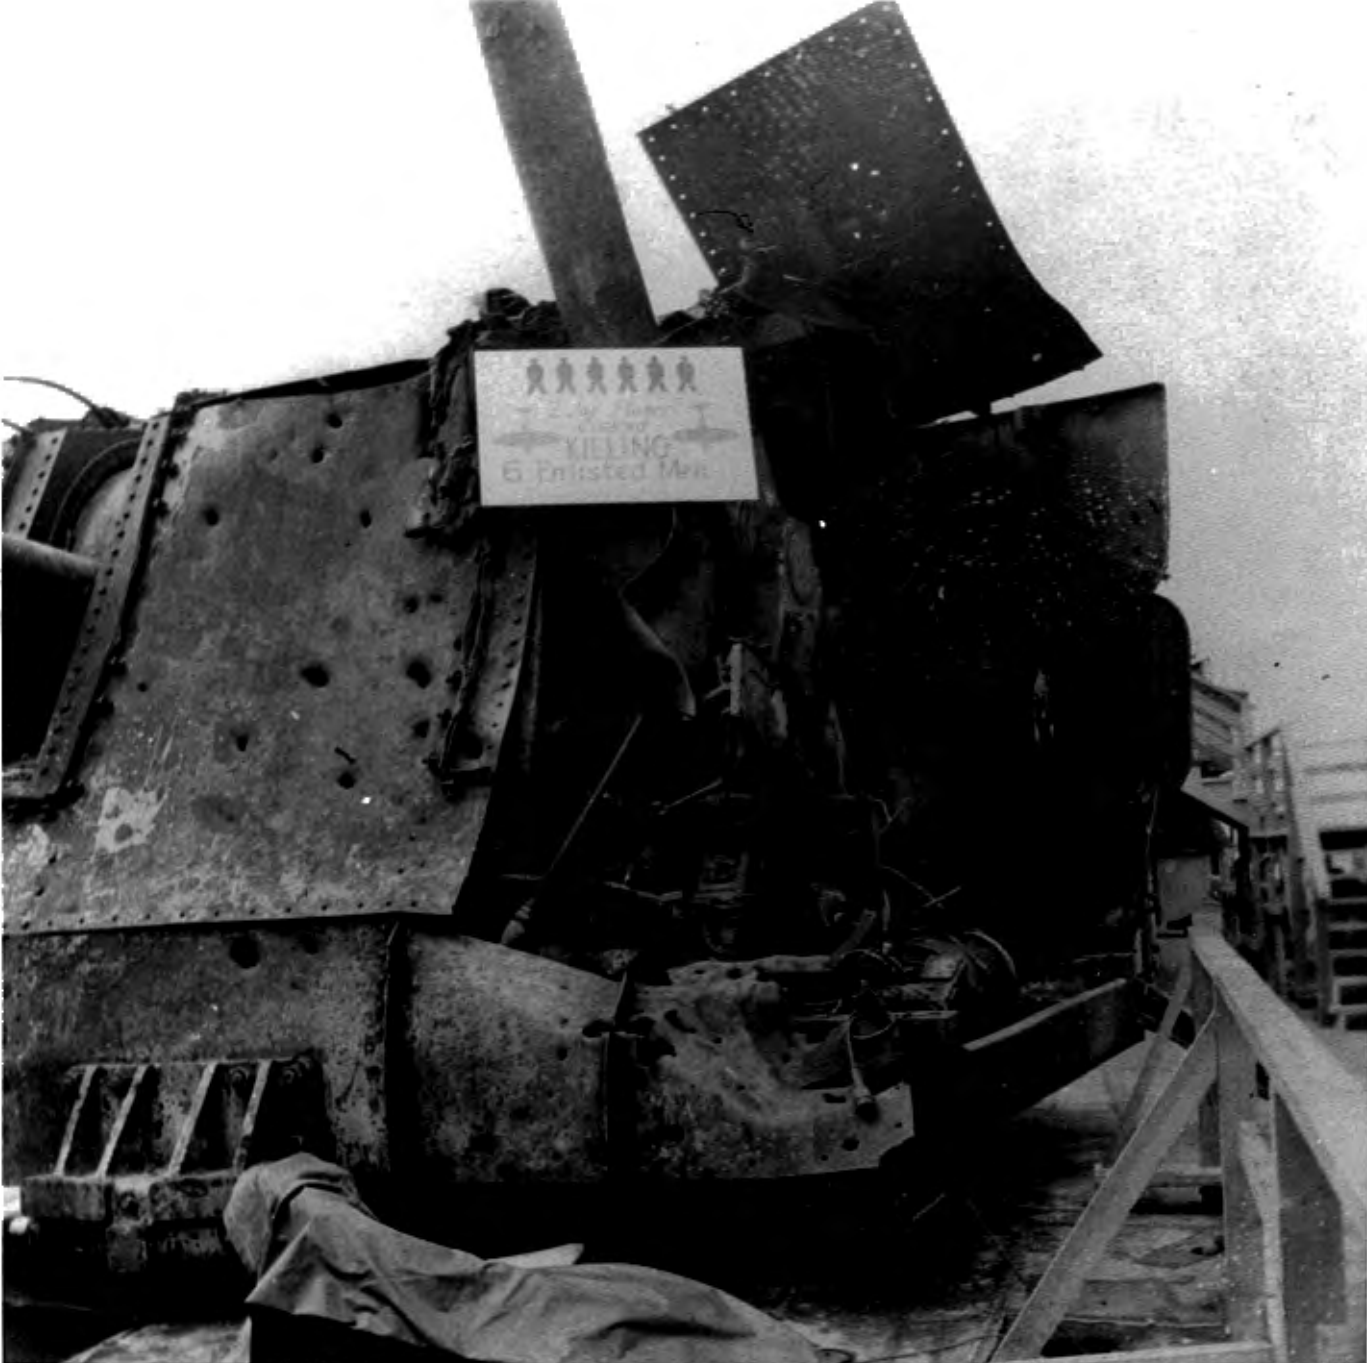

戦死者六名
KILLING
6 Enlisted Men