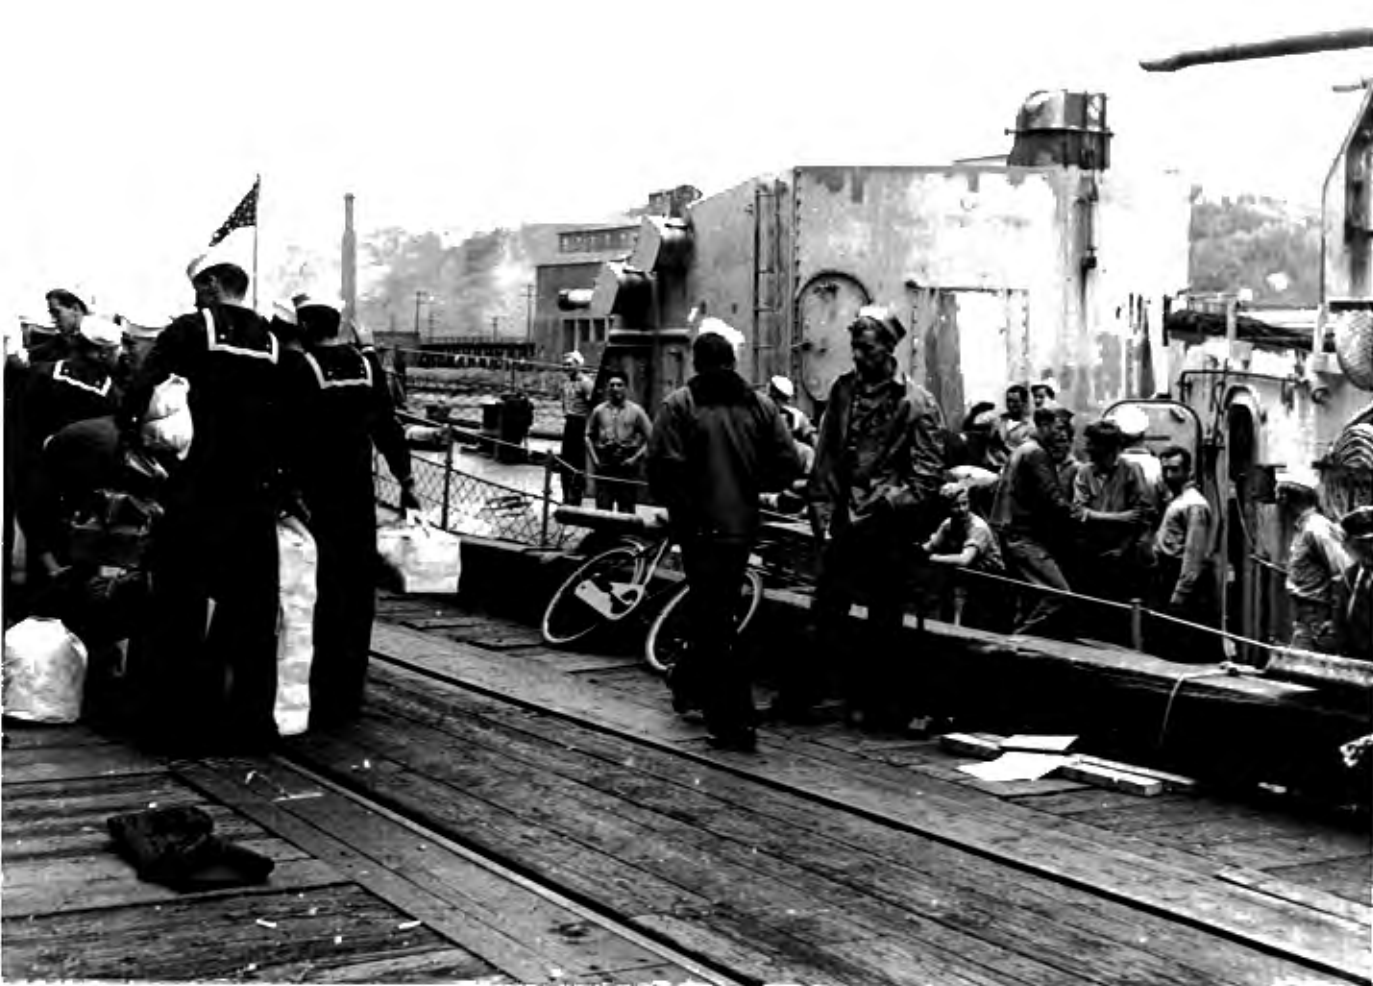

Jaf
Suicide
Torpedo
Boat
Motor

●●●●●
2.47 Flares
KILLED
6 Enlisted Men

3 MEN KILLED

by Jap Bomb Fragment
*This ward room was used as
a surgery for wounded*

3 MEN KILLED
by Jap Bomb Fragment
*This ward room was used as
a surgery for wounded*

///
JAP BOMB HIT HERE
KILLING
3 Enlisted Men

724

2 Jap Planes
crashed
KILLING
6 Enlisted Men

Near Miss
Did this

1 MAN KILLED
by 'Near Miss'
Bomb Fragments

2 Jap
Planes' Engines
KILLING
5 Enlisted Men

六六六六六六

Survival Men

戦死者六名
KILLING
6 Enlisted Men

2
JAP PLANES
CRASHED HERE
To Isled Mark
2 Offsets

JAP BOMB HIT HERE
KILLING
3 Enlisted Men

3 MEN
by Jap
This ward
a surgery

2 Jap
planes crashed
KILLING
5 Enlisted Men