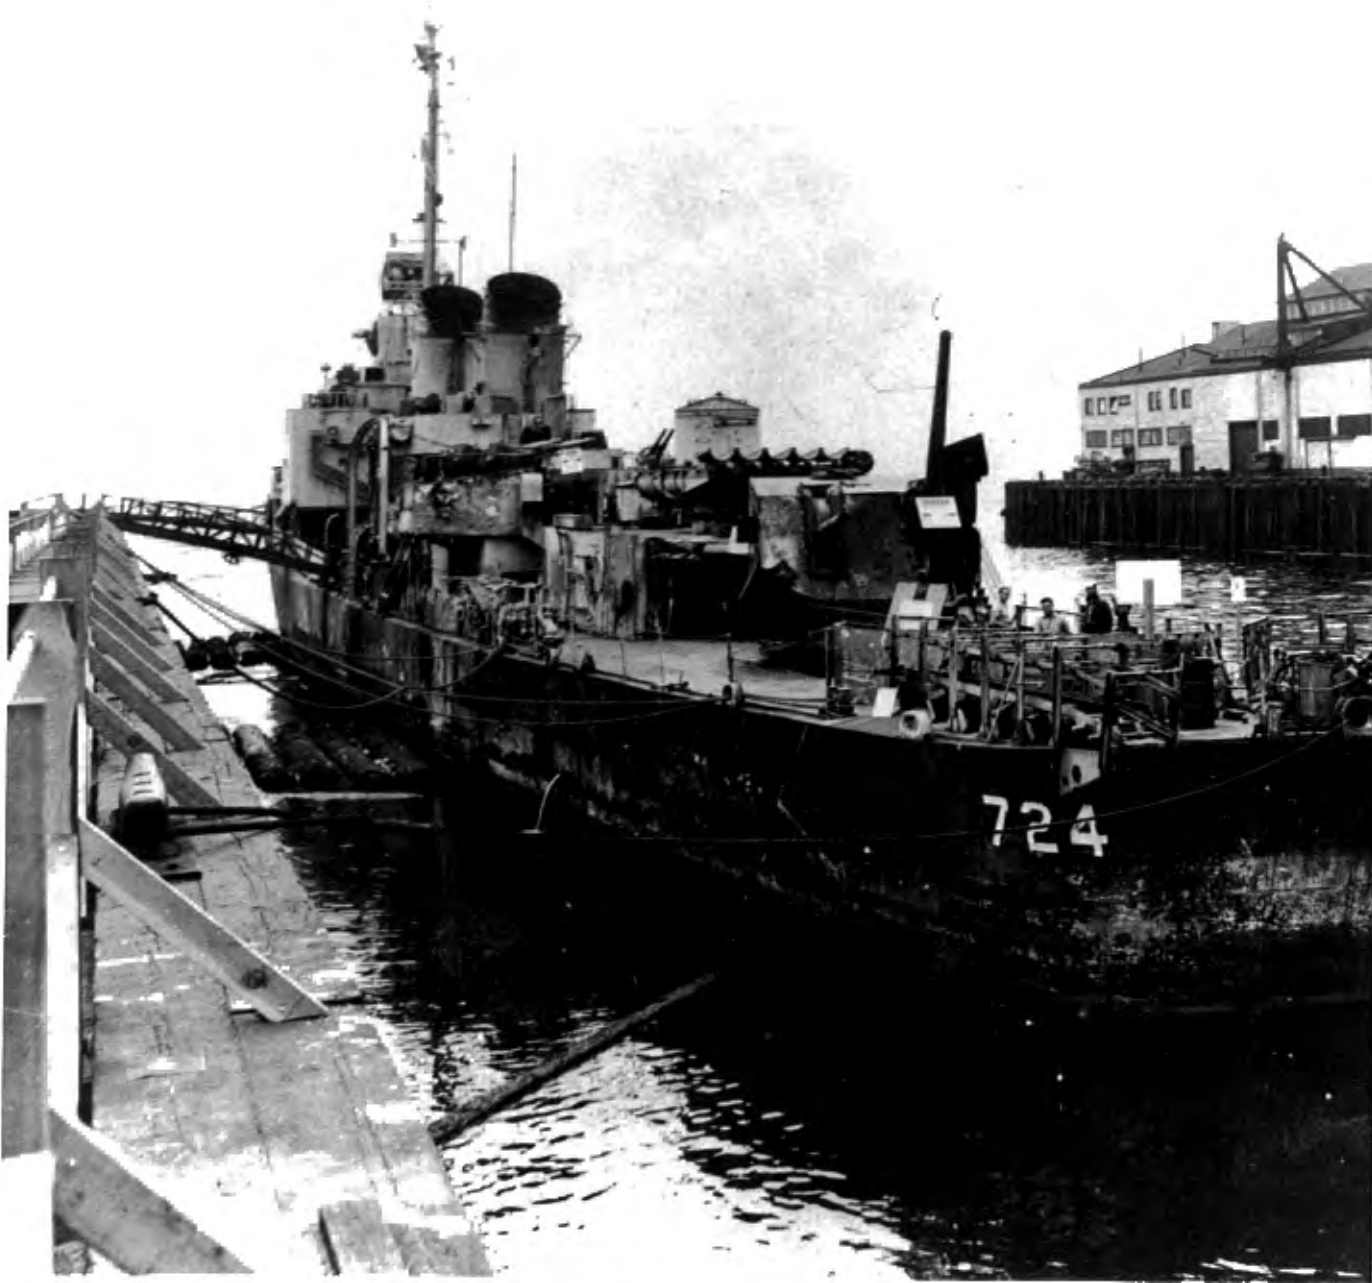

Jaf
Suicide
Torpedo
Boat
Motor

●●●●●
2.47 Flares
KILLED
6 Enlisted Men

3 MEN KILLED

by Jap Bomb Fragment
*This ward room was used as
a surgery for wounded*

3 MEN KILLED
by Jap Bomb Fragment
*This ward room was used as
a surgery for wounded*

///
JAP BOMB HIT HERE
KILLING
3 Enlisted Men

724

2 Jap Planes
crashed
KILLING
6 Enlisted Men

Near Miss
Did this

1 MAN KILLED
by 'Near Miss'
Bomb Fragments

2 Jap
Planes' Engines
KILLING
5 Enlisted Men

六六六六六六