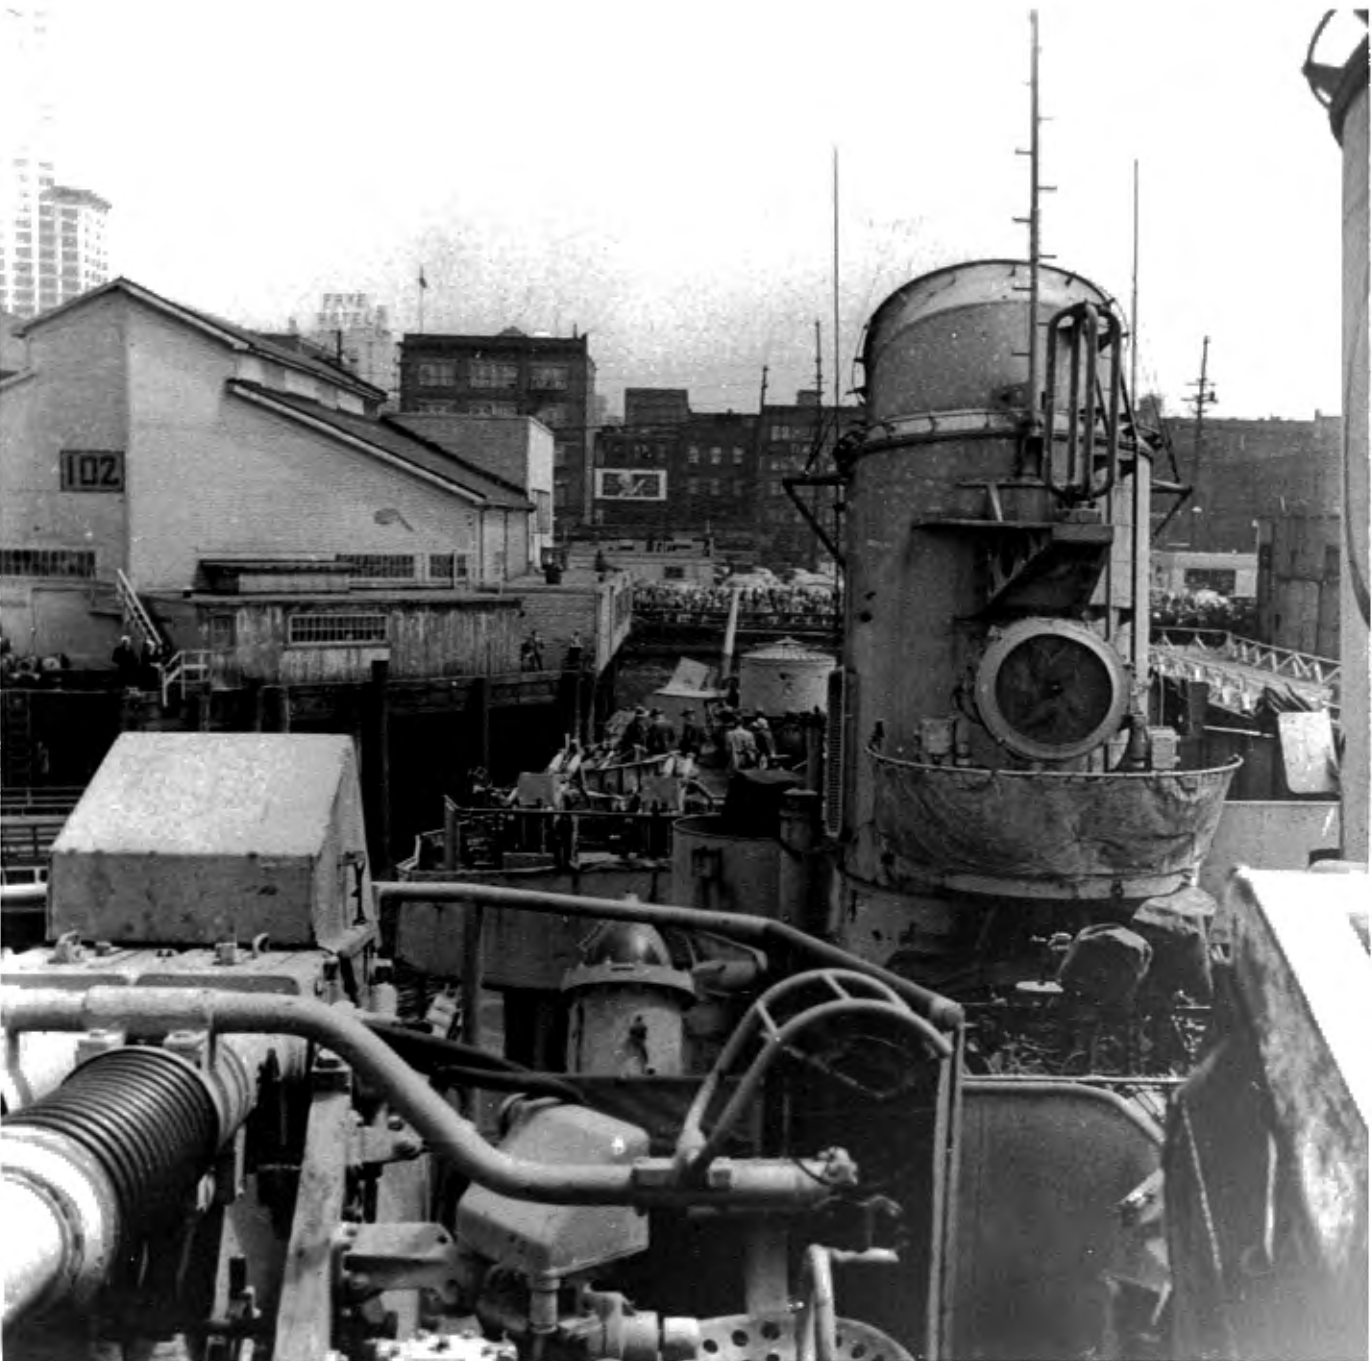

Jaf
Suicide
Torpedo
Boat
Motor

●●●●●
2.47 Flares
KILLED
6 Enlisted Men

3 MEN KILLED

by Jap Bomb Fragment
*This ward room was used as
a surgery for wounded*

3 MEN KILLED
by Jap Bomb Fragment
*This ward room was used as
a surgery for wounded*