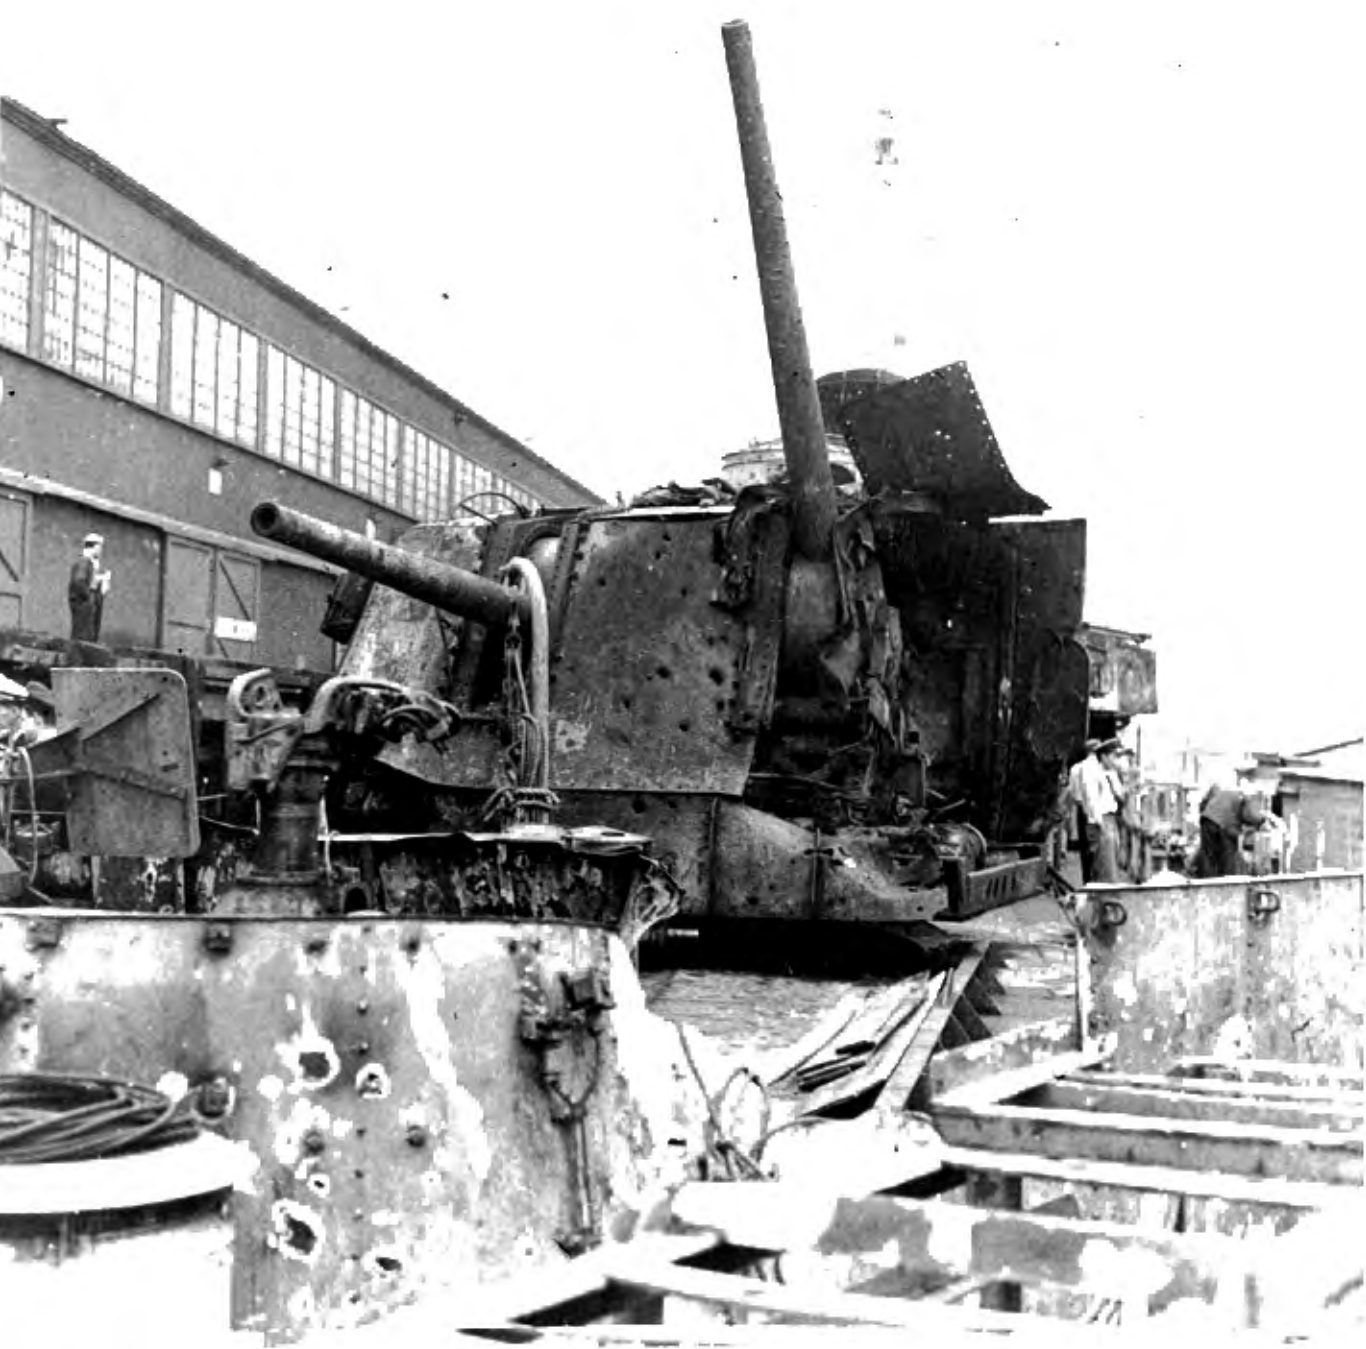

Jaf
Suicide
Torpedo
Boat
Motor

●●●●●
2.47 Flares
KILLED
6 Enlisted Men

3 MEN KILLED

by Jap Bomb Fragment
*This ward room was used as
a surgery for wounded*

3 MEN KILLED
by Jap Bomb Fragment
*This ward room was used as
a surgery for wounded*

///
JAP BOMB HIT HERE
KILLING
3 Enlisted Men

724

2 Jap Planes
crashed
KILLING
6 Enlisted Men

Near Miss
Did this

1 MAN KILLED
by 'Near Miss'
Bomb Fragments

2 Jap
Planes' Engines
KILLING
5 Enlisted Men

六六六六六六